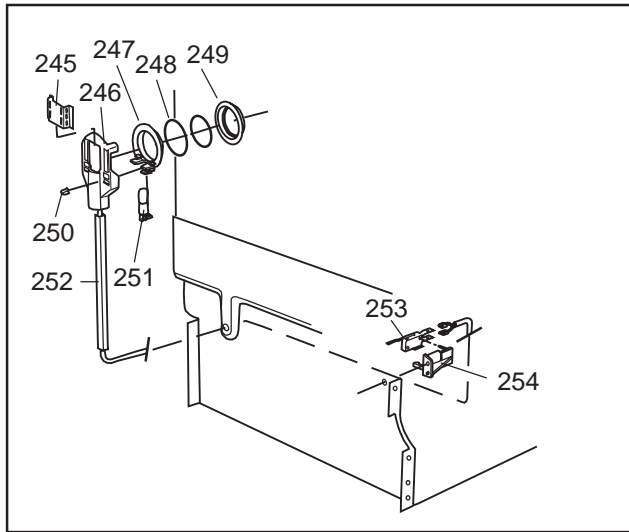

Datum

2003-03-24

Date

BEHÅLLARE

CONTAINER AND RELATED PARTS

Container and related parts

ASKO, D1706 US - Black Bi (DW952)

Pos	Spare part No.	Description	Qty	Comment
201	8057977	Bearing Upper Rail 05/06 DW	8 Pcs	
202	8058638-77	Ball Holder, Upper Rail DW	2 Pcs	
203	8057979-77	Rack Stop Grey 05/06 DW	2 Pcs	
204	8057052	Guide Rail '05 '06 DW	2 Pcs	
205	8057978-77	Rail Stop - Back Grey 05/06	2 Pcs	
206	8057489	Tub Seal 05/06 DW	1 Pcs	
208	8801098	Lock Catch Kit 05'06 D/W	1 Pcs	
210	8057077	Heating Element DW 05/06 140	1 Pcs	
210	8002370	Protective Collar	2 Pcs	
211	8901110	Screw w/O-Ring DW 05/06 25-T	4 Pcs	
212	8070613	Sealing Strip Casing	1 Pcs	
215	8059896	T-Stat 05/06 30-70C DW	1 Pcs	
216	8002579	T-Stat 05/06 DW Overheat	1 Pcs	
217	8059774	T-Stat 1385 -1706- 1716 52C	1 Pcs	
218	8074043	Power supply cord	1 Pcs	
220	8057527	Rear plate cover	1 Pcs	
220-a	8902357	Screw	5 Pcs	
222	8070142	Cable holder, rear 05	1 Pcs	
223	8058495	Cable holder, door 05	1 Pcs	
225	8057523	Bottom and Side support '05	1 Pcs	
229	8050251	Terminal Block DW All	1 Pcs	
229-a	8900357	Screw, terminal block	1 Pcs	
230	8059991	Cable holder, supply line 05	1 Pcs	
231	8006948	Grommet	1 Pcs	
232	8058491-77	Door Spring 05/06 for 0-7 lb	2 Pcs	
233	8074877	Foot	4 Pcs	
233	8057062	Subs to 8074877	4 Pcs	
234	8901156	Nut, Levelling Legs	4 Pcs	
236	8072119	Washer	4 Pcs	
241	8060255	No longer Avail. po# 8008- H	1 Pcs	
242	8070495	Inlet Valve Mount	1 Pcs	
242-a	8900327	Screw 20 Torx, Self Tapping	2 Pcs	
243	8059761-29	Filler Strip - Left DW - Bla	1 Pcs	
243	8059762-29	Filler Strip, Right 05/06 DW	1 Pcs	
243-a	8900646	Screw 20 Torx SS	4 Pcs	
244	8070614	Insulation,fill strip 05&06	2 Pcs