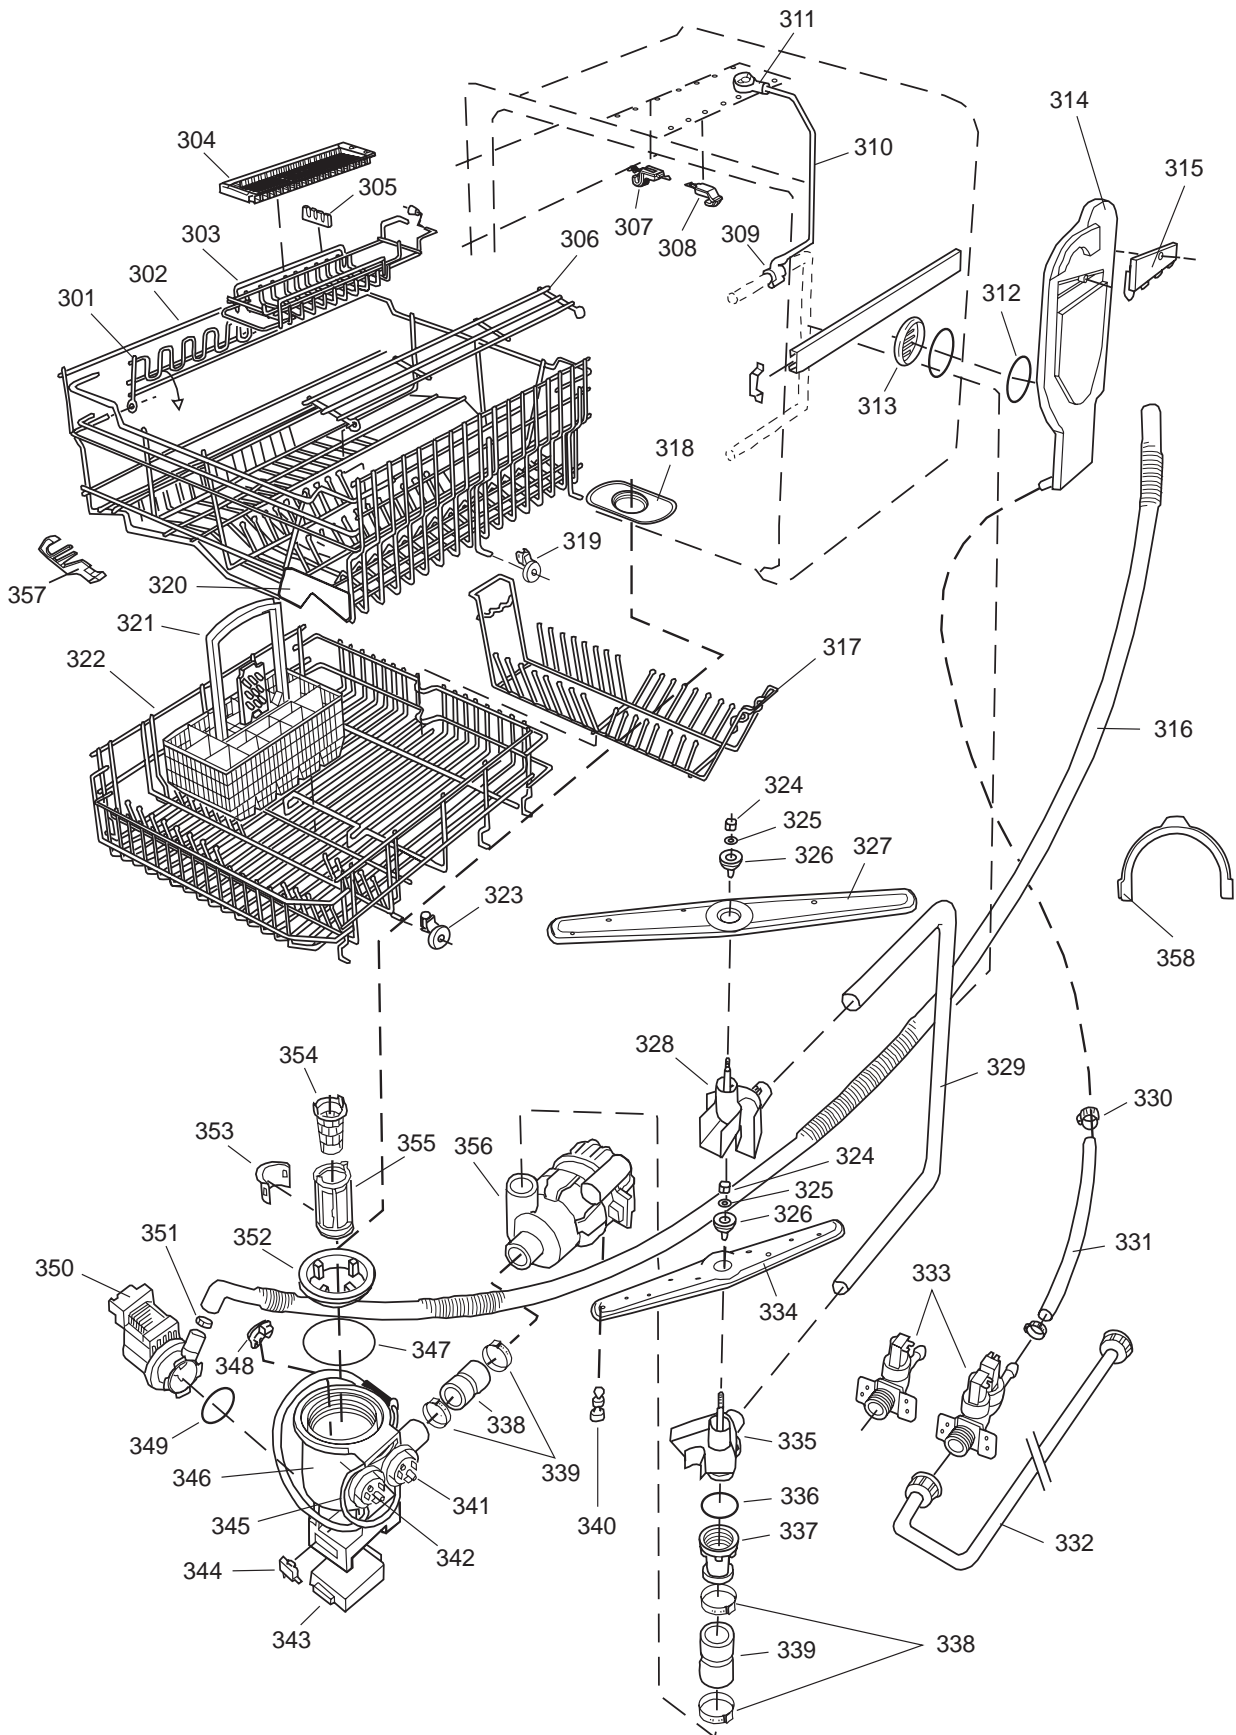

Datum

2003-03-24

Date

DISKSYSTEM

DISHWASHING SYSTEM

Dishwashing system

ASKO, D1706 US - Black Bi (DW952)

Pos	Spare part No.	Description	Qty	Comment
302	8801236-36	Upper Basket Gray	1 Pcs	
302	8801199-36	Rack, Upper 05 & 06 DW	1 Pcs	with cup shelf
306	8071336-36	Cup Shelf 05/06 DW	1 Pcs	
313	8057536-77	Lockring Airbreak Gray	1 Pcs	
314	8057514	Sub To 8801234	1 Pcs	
316	8070304	Drain Hose 05/06 DW	1 Pcs	
316	8075484	OUTLET HOSE NON RETURN VALVE	1 Pcs	
316-a	8052239	Hose Clamp, Squeeze	1 Pcs	
316-a	8073403	Non Return Valve	1 Pcs	
316-b	8053642	Hose Clip	1 Pcs	
318	8059740	Strainer Upper 05/06 DW	1 Pcs	
319	8058498-77	Wheel, Upper Basket 05/06 DW	4 Pcs	
321	8801089-77	Cutlery Basket 05/06 DW	1 Pcs	
322	8070043-36	Lower Basket 1325/1706	1 Pcs	
323	8009516-77	Rack Wheels Lower 05/06 DW	8 Pcs	
324	8901262	Nut for Spray Arm 05	2 Pcs	
325	8052095	Ceramic Washer, Spray Arm 05	2 Pcs	
326	8057070-77	Spray Arm Insert 05/06 DW	2 Pcs	
327	8072695	Spray Arm - Upper 05/06 DW	1 Pcs	
328	8057068-77	Spray Pipe Bearing Upper	1 Pcs	
329	8057063	Spray pipe, inner 05	1 Pcs	
330	8052189	Hose Clamp, Squeeze	2 Pcs	
331	8070622	Ruber Hose	1 Pcs	
332	8073879	Fill hose quick connect	1 Pcs	
333	8072121	Fill Valve, Single 05/06 DW.	1 Pcs	
333	8073995	Water valve single. Easy Ins	1 Pcs	
333-a	8902087	Screw, Plastic Housing 20 To	2 Pcs	
334	8072692	Spray Arm - Lower 05/06 DW	1 Pcs	
335	8057067-77	Lower Washarm Support 05/06	1 Pcs	
336	8901755	O-Ring Seal	1 Pcs	
337	8057069	Retainer Nut SprayArm 05/06	1 Pcs	
338	8052097	Hose Clamp, Circ. Pump 05/06	4 Pcs	
339	8057484	Hose, Circ. Pump 05/06 DW	2 Pcs	
340	8055095	BUFFER, Circumpump 03/04 DW	1 Pcs	
341	8071024	Level Switch 05/06 DW	1 Pcs	
343	8057053	Subs to 8075110	1 Pcs	
344	8060068	Micro Switch,Overfill 05/06	1 Pcs	
345	8058500	Hose Pressure Sw. 05/06 DW	1 Pcs	
346	8801123	Replaces 8075197-77. Sump 05	1 Pcs	
347	8058503	O-Ring, Sump 05/06 DW	1 Pcs	
348	8057487-79	Sump Plug DW 05/06 Cleanout	1 Pcs	
349	8002584	O-Ring, Drain Pump 05/06 DW	1 Pcs	
350	8072032	Drain Pump 05/06 DW	1 Pcs	
351	8052239	Hose Clamp, Squeeze	1 Pcs	
352	8057488	Locking ring, bottom well 05	1 Pcs	
353	8058454	Cover Str. Basket 05/06 DW	1 Pcs	
354	8057972-77	Strainer Basket Grey 05/06 D	1 Pcs	
355	8057486-77	Filter, fine 05 & 06 DW	1 Pcs	
356	8071250	Circ. Pump 05/06 DW	1 Pcs	
356-a	8075380	capacitor D3000	1 Pcs	
358	8072528-77	Holder Outlet Hose	1 Pcs	
358	8050805	GOOSE NECK for DRAIN HOSE	1 Pcs